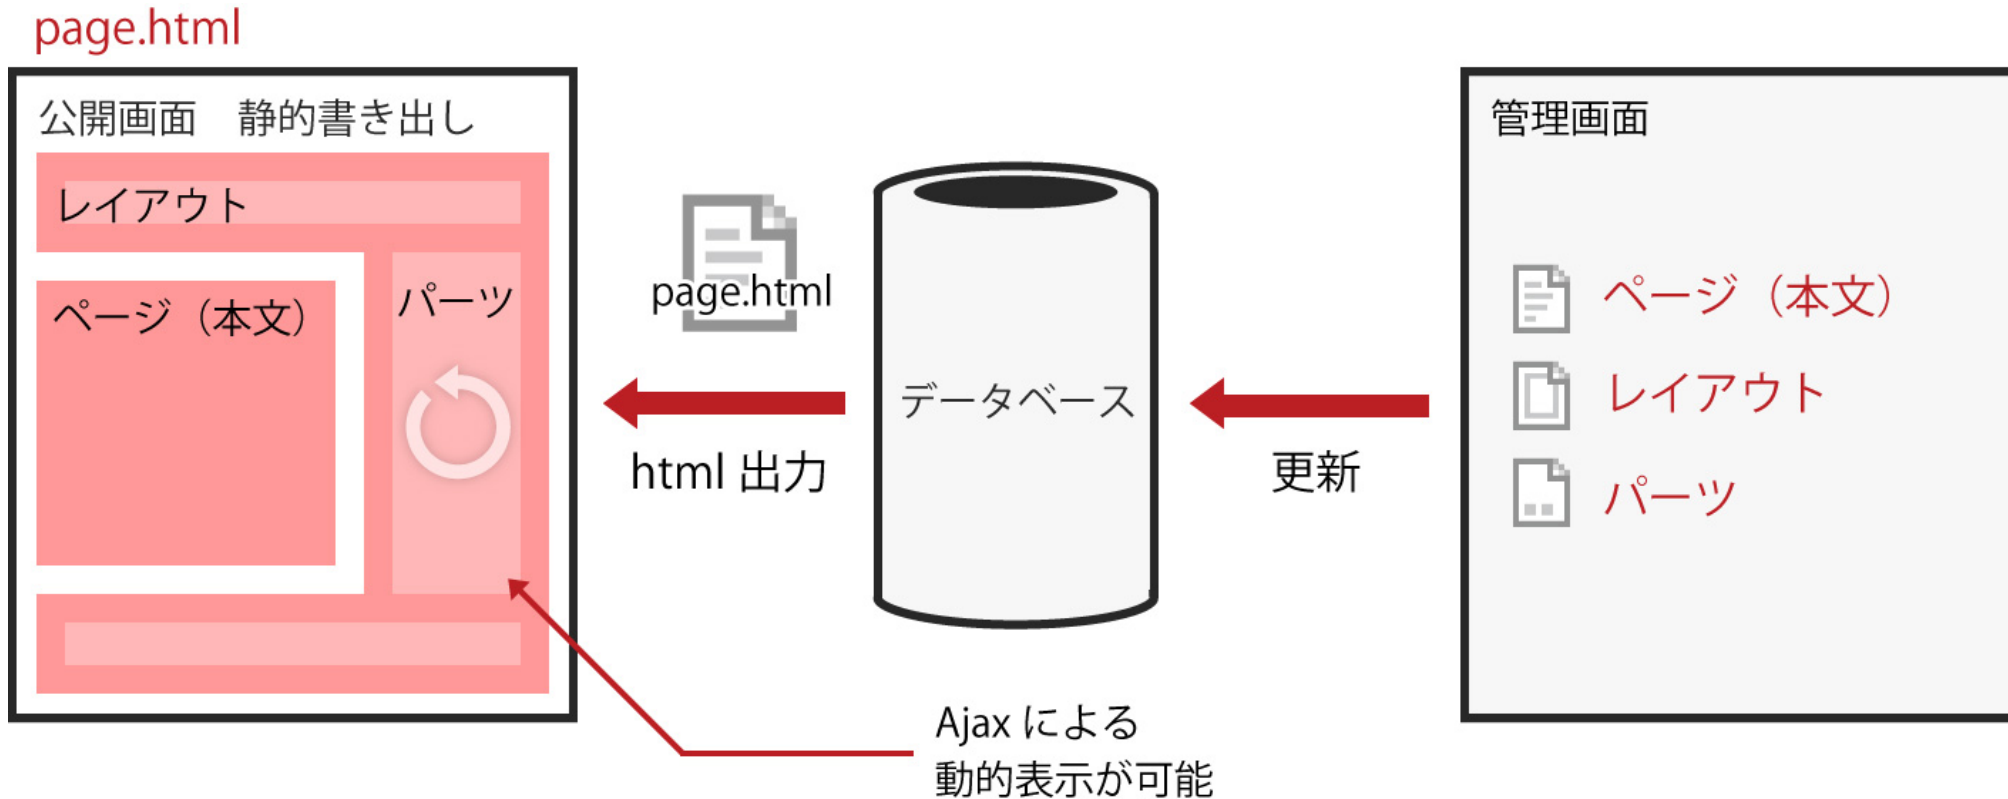

Ajaxパーツ

基本、ページは静的HTMLとして出力されます。が、ページ内で動的表示にしたいところは管理画面で簡単に動的表示設定ができます。

これによって、1分間に複数回更新されるコンテンツ(選挙、防災など)にも対応できます。